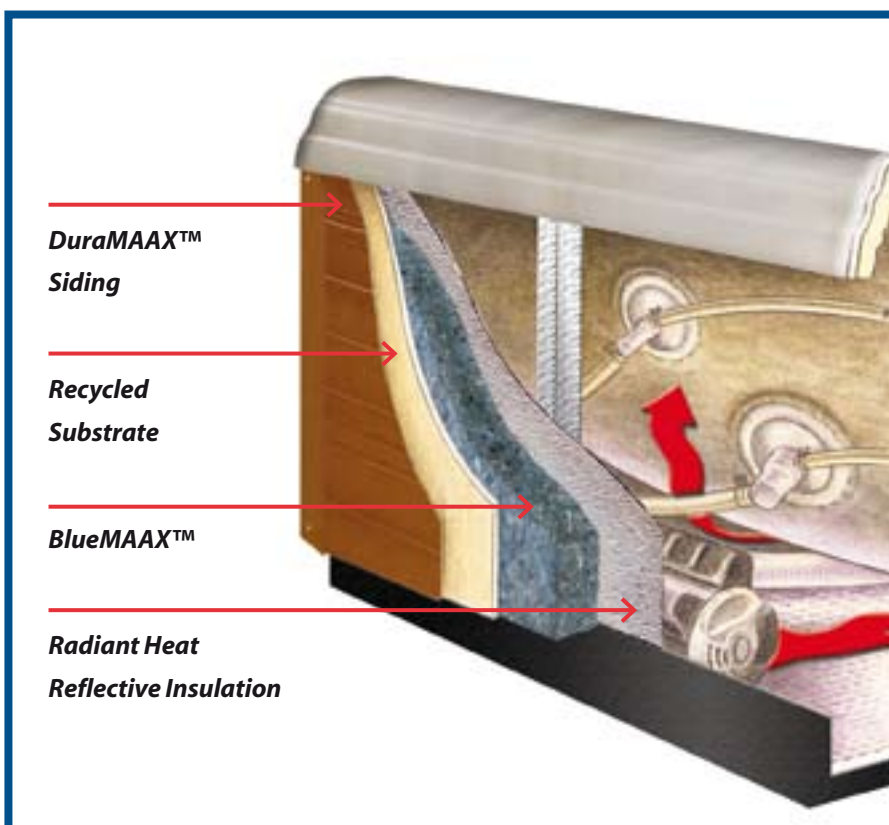

BLUEMAAX™

Exclusive to MAAX® Spas, BlueMAAX™ is incorporated into the insulation system, which surpasses the California Energy Commission’s standard by up to 20%. The insulation system utilizes eco-friendly BlueMAAX™ insulation made from recycled fibre approved by the U.S. Green Building Council. The insulation contains no chemical irritants, and is treated with a mineral based solution to prevent mould/mildew growth and pest infestation, and acts as a fire retardant. The new energy system also allows for easy service access, and can be taken out and put back together to factory specifications right in the field.